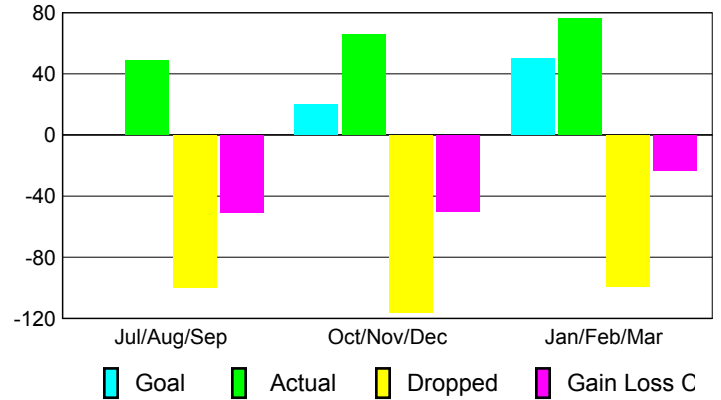

Club Results 2008-2009

Goal, New, Dropped, Gain/Loss

MEMBERSHIP

Membership Results 2008-2009

Membership 2007-2008

Month	Net Memb Goal	Actual New Memb	Actual Dropped Memb	Gain/Loss of Memb	Gain/Loss of Memb
Jul/Aug/Sep	0	49	-100	-51	-17
Oct/Nov/Dec	20	66	-116	-50	-29
Jan/Feb/Mar	50	76	-99	-23	59
Totals	70	191	-315	-124	13

Membership Results 2008-2009

Goal, New, Dropped, Gain/Loss

Comparison of Club Gain/Loss

Current Year Compared to the Previous Year

Comparison of Membership Gain/Loss

Current Year Compared to the Previous Year