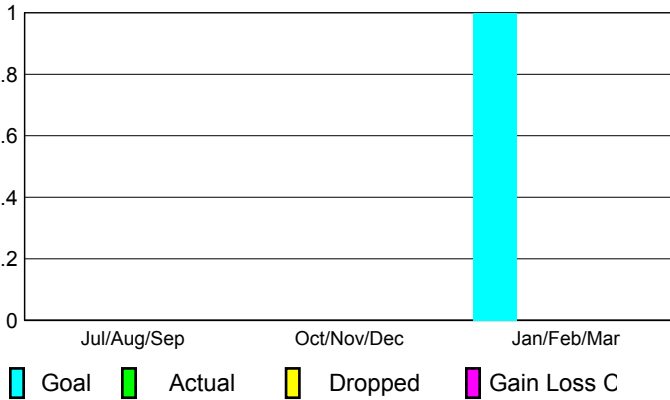

2008-2009 GMT Quarterly Report for District (or Undistricted) **District 108 YB**

GMT: **FEDERICO STEINHAUS**

Location: **ITALY**

GMT CA: **4**

CLUBS

Club Results 2008-2009

Clubs 2007-2008

Month	New Club Goal	Actual New Clubs	Actual Dropped Clubs	Gain/Loss of Clubs	Gain/Loss of Clubs
Jul/Aug/Sep	0	0	0	0	0
Oct/Nov/Dec	0	0	0	0	1
Jan/Feb/Mar	1	0	0	0	0
Totals	1	0	0	0	1

Club Results 2008-2009

Goal, New, Dropped, Gain/Loss

MEMBERSHIP

Membership Results 2008-2009

Membership 2007-2008

Month	Net Memb Goal	Actual New Memb	Actual Dropped Memb	Gain/Loss of Memb	Gain/Loss of Memb
Jul/Aug/Sep	0	49	-100	-51	-17
Oct/Nov/Dec	20	66	-116	-50	-29
Jan/Feb/Mar	50	76	-99	-23	59
Totals	70	191	-315	-124	13