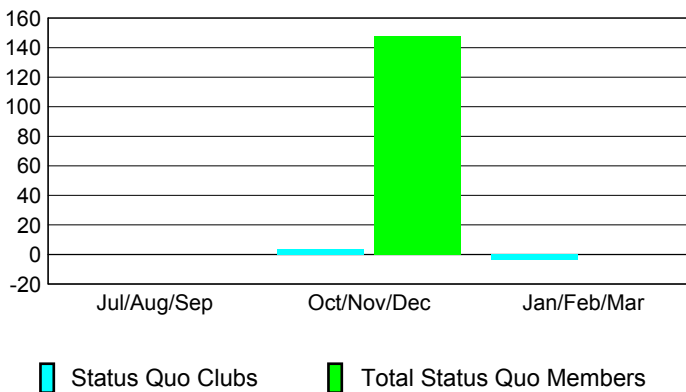

Club Results 2008-2009

Goal, New, Dropped, Gain/Loss

MEMBERSHIP

Membership Results 2008-2009

Membership 2007-2008

Month	Net Memb Goal	Actual New Memb	Actual Dropped Memb	Gain/Loss of Memb	Gain/Loss of Memb
Jul/Aug/Sep	0	49	-100	-51	-17
Oct/Nov/Dec	20	66	-116	-50	-29
Jan/Feb/Mar	50	76	-99	-23	59
Totals	70	191	-315	-124	13

Membership Results 2008-2009

Goal, New, Dropped, Gain/Loss

Comparison of Club Gain/Loss

Current Year Compared to the Previous Year

Comparison of Membership Gain/Loss

Current Year Compared to the Previous Year

YTD Status Quo Clubs 2008-2009

Status Quo Clubs Compared to Status Quo Members

Gender Comparison 2008-2009