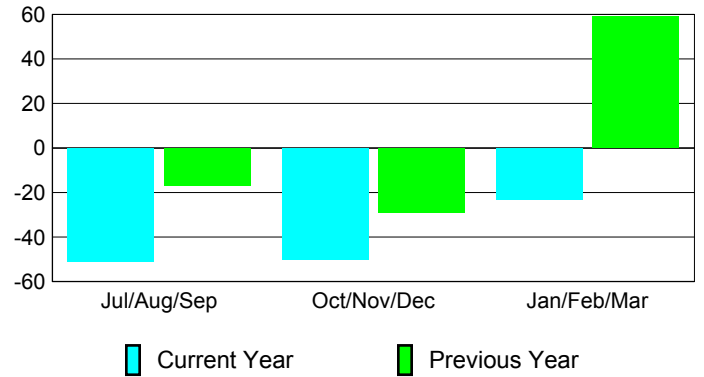

Club Results 2008-2009

Goal, New, Dropped, Gain/Loss

MEMBERSHIP

Membership Results 2008-2009

Membership 2007-2008

Month	Net Memb Goal	Actual New Memb	Actual Dropped Memb	Gain/Loss of Memb	Gain/Loss of Memb
Jul/Aug/Sep	0	49	-100	-51	-17
Oct/Nov/Dec	20	66	-116	-50	-29
Jan/Feb/Mar	50	76	-99	-23	59
Totals	70	191	-315	-124	13

Membership Results 2008-2009

Goal, New, Dropped, Gain/Loss

Comparison of Club Gain/Loss

Current Year Compared to the Previous Year

Comparison of Membership Gain/Loss

Current Year Compared to the Previous Year

YTD Status Quo Clubs 2008-2009

Status Quo Clubs Compared to Status Quo Members

Gender Comparison 2008-2009